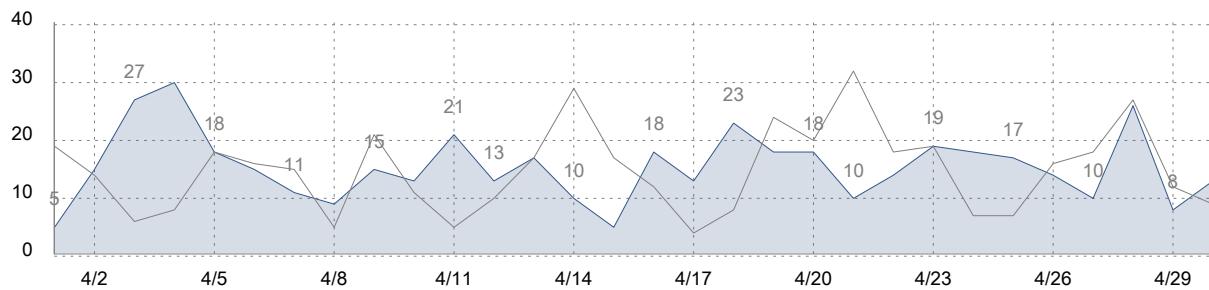

# Google Analytics: Audience - Mobile Overview

## Google Analytics: Audience - Mobile Overview

4/1/2018 - 4/30/2018

compared to 3/1/2018 - 3/31/2018

Advanced Segments: All Users

Conversions: All Goals

Sessions

All Users: Sessions

**463**