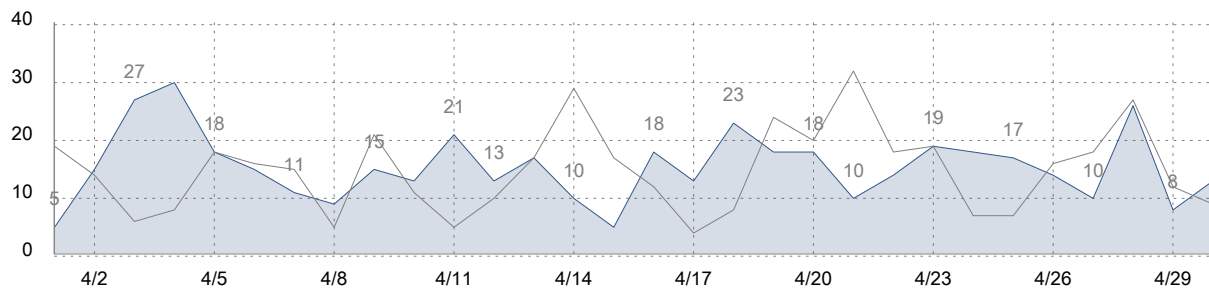

# Google Analytics: Audience - Engagement

## Google Analytics: Audience - Engagement

4/1/2018 - 4/30/2018

compared to 3/1/2018 - 3/31/2018

Advanced Segments: All Users

Conversions: All Goals

Sessions

All Users: Sessions

**463**

Previous: 455 1.76%

Session Duration	Sessions
0-10 seconds	4.05% 411 vs 395 <span style="color: green;">▲</span>
11-30 seconds	-22.22% 7 vs 9 <span style="color: red;">▼</span>
31-60 seconds	-33.33% 4 vs 6 <span style="color: red;">▼</span>
61-180 seconds	-5.00% 19 vs 20 <span style="color: red;">▼</span>
181-600 seconds	-8.33% 11 vs 12 <span style="color: red;">▼</span>
601-1800 seconds	0.00% 11 vs 11
1801+ seconds	-100.00% 0 vs 2 <span style="color: red;">▼</span>