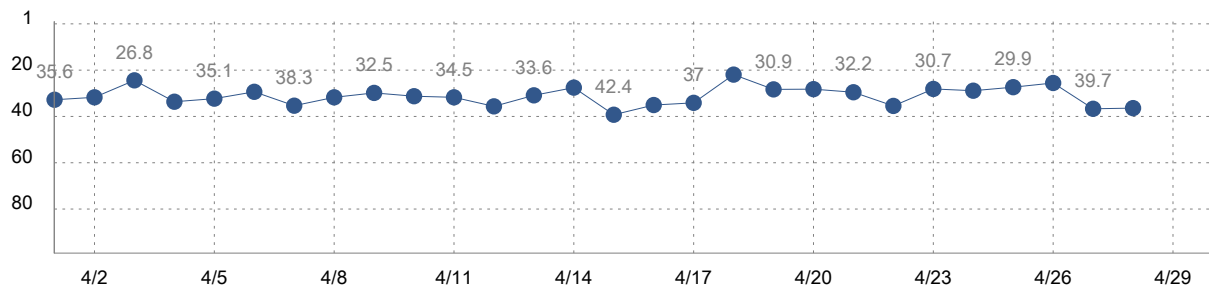

SEO: Keyword Ranking Report

SEO: Keyword Ranking Report

4/1/2018 - 4/30/2018

compared to 3/1/2018 - 3/31/2018

Google Avg Position
33.35
Previous: 32.21 **-4.00%**
Analytics Goal Completions
12
Previous: 8 **50.00%**

Google Clicks
57
Previous: 60 **-5.00%**
Analytics Conversion Rate
5.43%
Previous: 3.77% **44.00%**

Google Impressions
8932
Previous: 9585 **-7.00%**
Analytics Goal Value
$12,000.00
Previous: $8,000.00 **50.00%**

Google CTR
0.64%
Previous: 0.63 **2.00%**

Google Average Position

Keyword	Google Avg Pos	Google Clicks	Google Impr	Google CTR	Visits	Conv	Conv %	Conv Value	Local Vol	Adv Comp
allston collision center	1.0	14 ▼ 46%	94 ▼ 48%	14.9					170	☐
allston body shop	1.0	3	16 ▼ 53%	18.8					40	☐
allston collision center allston ma	1.0	0 ▼ 100%	5 ▼ 76%	0.0						☐
auto painting	1.0 ▲ 98	0	1	0.0						☐
auto repair shops	1.0 ▲	0	1 ▲	0.0						☐
bmw collision center near me	1.0 ▲	0	1 ▲	0.0						☐
cambridge 420	1.0 ▲	0	1 ▲	0.0						☐
car dent	1.0	0	2 ▲ 100%	0.0						☐
car paint	1.0	0	8 ▼ 53%	0.0						☐
car painting	1.0	0	9 ▼ 18%	0.0						☐
dent repair	1.0	0	5 ▼ 50%	0.0						☐
dent repair near me	1.0	0	3 ▼ 57%	0.0						☐
mazda collision center	1.0	0	1 ▼ 50%	0.0						☐
allston collision	1.0	22 ▲ 450%	96 ▲ 134%	22.9					50	☐
bumper scratch repair	1.0 ▲	0	1 ▲	0.0						☐
front bumper repair	1.0 ▲	0	1 ▲	0.0						☐