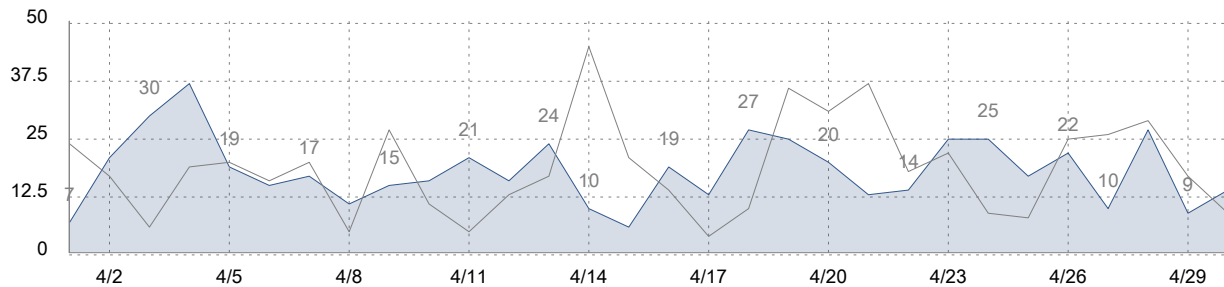

## Google Analytics: Overview

4/1/2018 - 4/30/2018

compared to 3/1/2018 - 3/31/2018

Advanced Segments: All Users

Sessions

### Page Views

All Users: Sessions

**463**

Previous: 455 1.76%

All Users: Bounce Rate

**88.77%**

Previous: 85.71% 3.56%

All Users: Goal Completions

**51**

Previous: 20 155.00%

All Users: % New Sessions

**82.72%**

Previous: 81.32% 1.72%

All Users: Pages / Session

**1.18**

Previous: 1.26 -6.69%