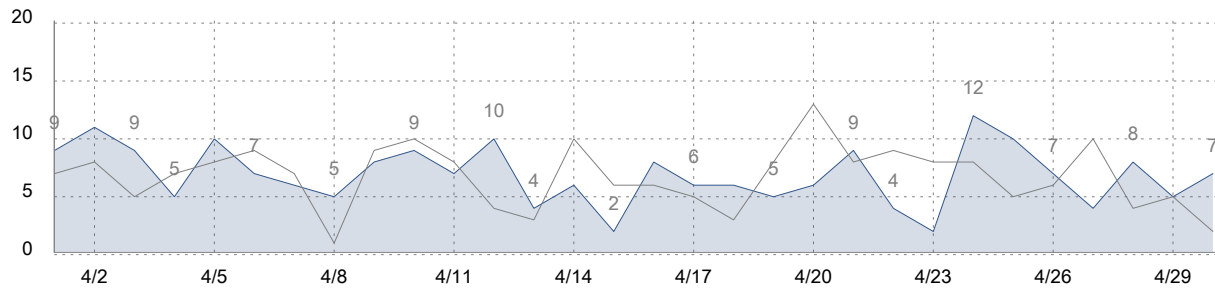

Google AdWords

Google AdWords Campaign Report

4/1/2018 - 4/30/2018

compared to 3/1/2018 - 3/31/2018

Campaign: Gold Promotion
Clicks

Impressions

4,830

Previous: 5,134 -5.92%

Avg. CPM

$148.25

Previous: $134.57 10.16%

RPC

$9.69

Previous: $189.36 -94.88%

Cost

$716.05

Previous: $690.89 3.64%

CTR

4.29%

Previous: 4.01% 6.98%

Clicks

207

Previous: 206 0.49%

Conversions

8

Previous: 48 -83.33%

Avg. CPC

$3.46

Previous: $3.35 3.14%

ROI

180.15%

Previous: 5546.20% -96.75%

Ad Group	Impressions	Clicks	CTR	Cost	Conversions	Avg. Position	Avg. CPC
Boston Auto Body	4,476	186	4.16%	$650.75	8	1.20	$3.50
Boston Auto Painting	291	18	6.19%	$55.78	0	1.10	$3.10
Boston Auto Collision	63	3	4.76%	$9.52	0	1.10	$3.17