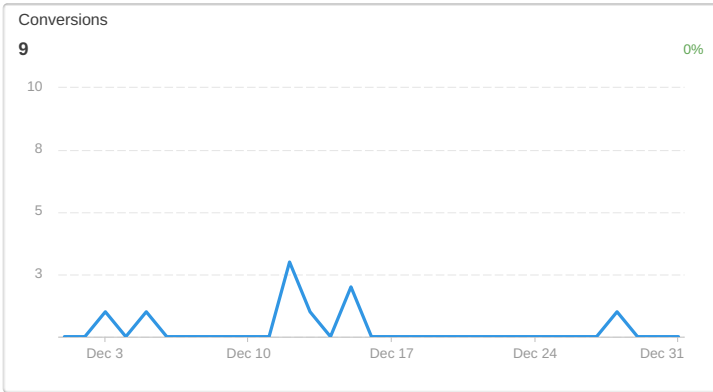

Google Adwords - Conversions

9
Conversions
0%

$37.25
Cost Per Conversion
41%

3.05%
Conversion Rate
51%

0
View-Through Conv.
0%

Conversion Name	Conversions	Cost Per Conversion	Conversion Rate	View-Through Conv.
local_actions_website_visit	0	$0.00	0.00%	0
local_actions_other_engagement	0	$0.00	0.00%	0
local_actions_directions	0	$0.00	0.00%	0
Custom Quote Request from AdWords	6	$55.88	2.03%	0
click_to_call	0	$0.00	0.00%	0
Calls from ads call ext.	3	$111.76	1.02%	0