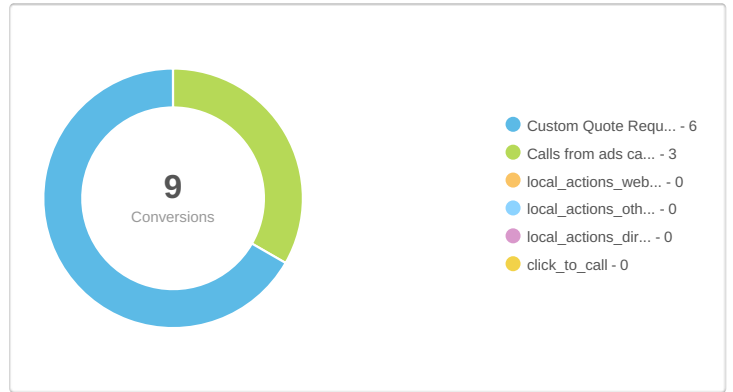

Google Adwords - Conversions

9
Conversions
0%

$37.25
Cost Per Conversion
41%

3.05%
Conversion Rate
51%

0
View-Through Conv.
0%

Conversion Name	Conversions	Cost Per Conversion	Conversion Rate	View-Through Conv.
local_actions_website_visit	0	$0.00	0.00%	0
local_actions_other_engagement	0	$0.00	0.00%	0
local_actions_directions	0	$0.00	0.00%	0
Custom Quote Request from AdWords	6	$55.88	2.03%	0
click_to_call	0	$0.00	0.00%	0
Calls from ads call ext.	3	$111.76	1.02%	0