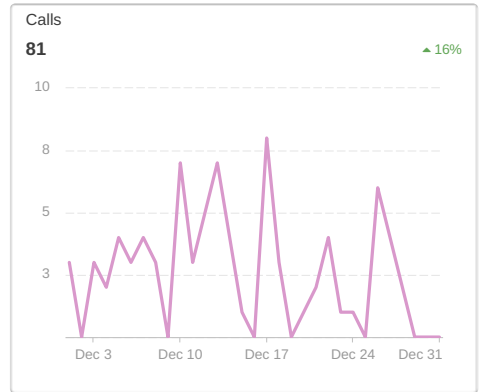

Google My Business - Insights