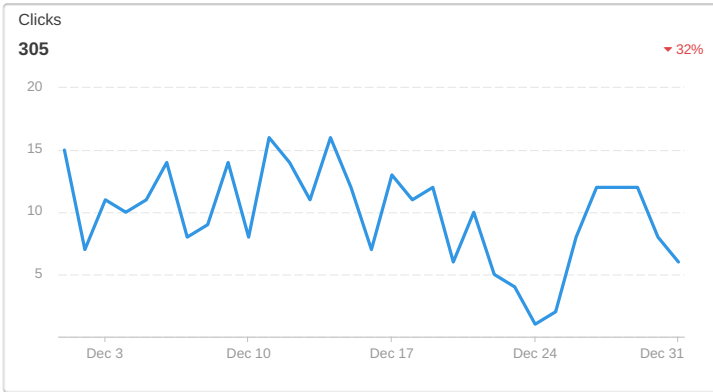

Google Adwords - Ad Groups

305
Clicks
▼ 32%

5,978
Impressions
▼ 48%

$348.35
Cost
▼ 40%

$1.14
Average CPC
▼ 11%

5.10%
CTR
▲ 30%

9
Conversions
0%

$37.25
Cost Per Conversion
▼ 41%

3.05%
Conversion Rate
▲ 51%

0
View-Through Conv.
0%

2.2
Avg. Position
▲ 15%

Ad Group ^	Clicks	Impressions	Cost	Average CPC	CTR	Conversions	Cost Per Conversion	Conversion Rate	View-Through Conv.	Avg. Position
BARK MUL...	0	23	$0.00	$0.00	0.00%	0.00	$0.00	0.00%	0	2.20
BLACK MU...	0	1	$0.00	$0.00	0.00%	0.00	$0.00	0.00%	0	6.00
BLOCK	3	73	$3.68	$1.23	4.11%	0.00	$0.00	0.00%	0	2.60
BLUESTON...	1	47	$0.99	$0.99	2.13%	0.00	$0.00	0.00%	0	3.40
BLUESTON...	2	38	$3.13	$1.57	5.26%	0.00	$0.00	0.00%	0	1.80
BOULDERS	0	1	$0.00	$0.00	0.00%	0.00	$0.00	0.00%	0	1.00
BRICKS	3	92	$3.50	$1.17	3.26%	0.00	$0.00	0.00%	0	3.20
CAPS	0	0	$0.00	$0.00	0.00%	0.00	$0.00	0.00%	0	0.00
COBBLEST...	3	72	$3.90	$1.30	4.17%	0.00	$0.00	0.00%	0	2.80
COMPOST	0	5	$0.00	$0.00	0.00%	0.00	$0.00	0.00%	0	3.80
CONCRET...	0	3	$0.00	$0.00	0.00%	0.00	$0.00	0.00%	0	4.70
CRUSHED...	0	2	$0.00	$0.00	0.00%	0.00	$0.00	0.00%	0	4.00
FIREWOOD	165	2,544	$184.29	$1.12	6.49%	8.00	$22.29	4.97%	0	1.60
FLAGSTON...	0	1	$0.00	$0.00	0.00%	0.00	$0.00	0.00%	0	3.00