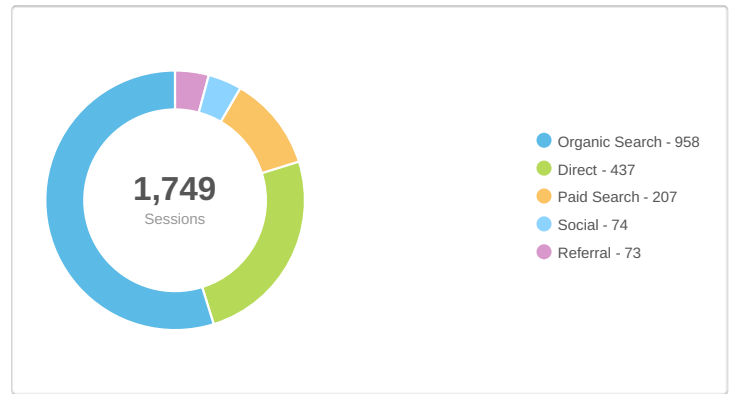

Google Analytics - All Channels

1,749
Sessions
▲ 21%

2.85
Pages/Session
▲ 12%

00:01:17
Avg. Session Duration
▼ 3%

86.45%
% New Sessions
▲ 1%

63.29%
Bounce Rate
▲ 105%

12
Goal Completions
▲ 200%

$0.00
Goal Value
0%

0.69%
Conversion Rate
▲ 148%

Channel	Sessions	Pages/Session	Avg. Session Duration	% New Sessions	Bounce Rate	Goal Completions	Goal Value	Conversion Rate
Organic Search	958	3.36	00:01:34	84.24%	56.58%	6	$0.00	0.63%
Direct	437	2.18	00:00:44	90.39%	77.35%	0	$0.00	0.00%
Paid Search	207	2.82	00:01:40	80.19%	52.66%	6	$0.00	2.90%
Social	74	1.66	00:00:39	98.65%	81.08%	0	$0.00	0.00%
Referral	73	1.47	00:00:31	97.26%	79.45%	0	$0.00	0.00%