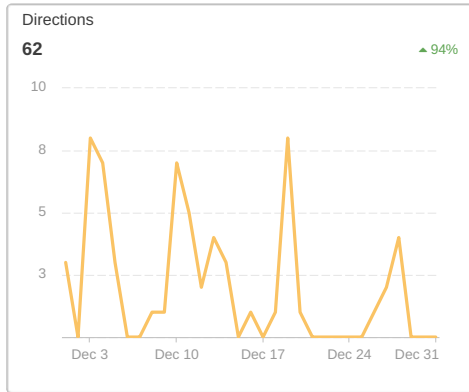

Google My Business - Insights