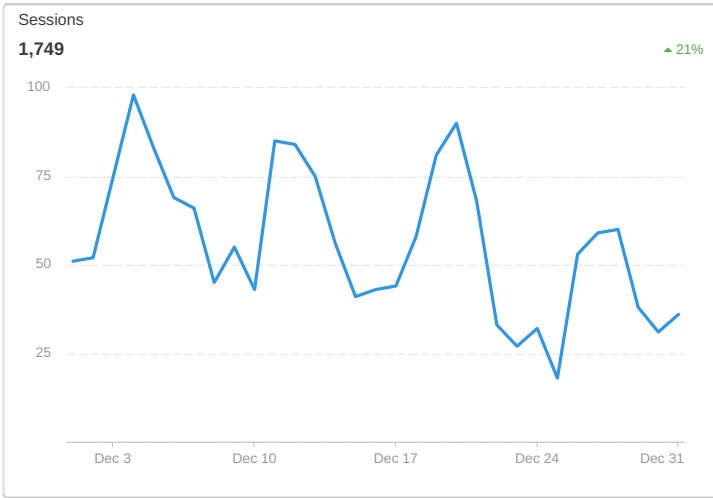

Google Analytics - Landing Pages

1,749
Sessions
▲ 21%

2.85
Pages/Session
▲ 12%

00:01:17
Avg. Session Duration
▼ 3%

86.45%
% New Sessions
▲ 1%

63.29%
Bounce Rate
▲ 105%

12
Goal Completions
▲ 200%

$0.00
Goal Value
0%

0.69%
Conversion Rate
▲ 148%

Page	Sessions	Pages/Session	Avg. Session Duration	% New Sessions	Bounce Rate	Goal Completions	Goal Value	Conversion Rate
/	429	4.92	00:02:25	81.59%	38.23%	1	$0.00	0.23%
/product-tag/firewood/	118	2.14	00:01:26	83.05%	63.56%	6	$0.00	5.08%
/products/	62	3.50	00:01:05	80.65%	53.23%	0	$0.00	0.00%
/product/unilock-il-campo-...	51	1.29	00:00:14	100.00%	84.31%	0	$0.00	0.00%
/product/sea-shells-by-so...	47	1.72	00:00:45	95.74%	63.83%	0	$0.00	0.00%
/product-category/natural-...	43	2.65	00:01:04	60.47%	69.77%	0	$0.00	0.00%
/product/firewood-half-cord/	43	1.98	00:01:20	88.37%	60.47%	0	$0.00	0.00%
/product/ice-melt-inferno/	37	1.32	00:00:15	83.78%	81.08%	0	$0.00	0.00%
/product/rip-rap-by-south-...	32	2.38	00:01:32	96.88%	75.00%	0	$0.00	0.00%
/product/34-blue-crushed-...	30	3.17	00:01:00	100.00%	63.33%	0	$0.00	0.00%
/h/7874192.html	28	1.00	00:00:00	100.00%	100.00%	0	$0.00	0.00%
/product-tag/pavers/	25	2.52	00:01:27	96.00%	68.00%	0	$0.00	0.00%
/product/wood-chips/	24	1.38	00:00:22	95.83%	91.67%	0	$0.00	0.00%