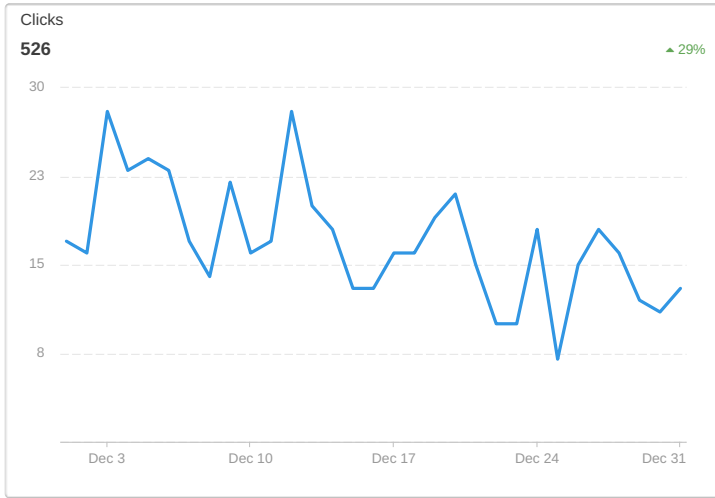

Google Search Console - Top Queries

526
Clicks
▲ 29%

27,156
Impressions
▼ 12%

23.6
Avg Position
▼ 30%

1.94%
CTR
▲ 45%

Keyword	Clicks	Impressions ▼	Avg Position	CTR
cobblestone pavers	0	468	26.60	0.00%
landscaping supply store	0	392	90.04	0.00%
stone dust	0	339	8.78	0.00%
cassova	0	229	2.30	0.00%
stone dust near me	1	208	7.96	0.48%
french pattern travertine	0	198	25.98	0.00%
blizzard wizard	0	176	6.19	0.00%
caledonia granite	0	162	35.01	0.00%
crushed seashells	3	153	9.41	1.96%
black cobblestone	1	153	1.00	0.65%
half cord	0	150	15.15	0.00%
south shore landscape supply	21	143	1.00	14.69%
playground mulch	0	131	88.68	0.00%
rip rap rock for sale near me	4	130	6.12	3.08%
half cord firewood	0	129	7.21	0.00%
belgard pavers	0	112	63.07	0.00%
wood mailbox	0	110	56.68	0.00%