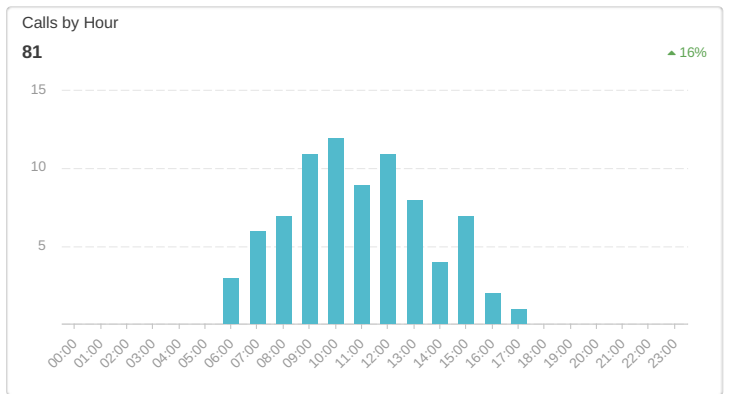

Google My Business - Insights