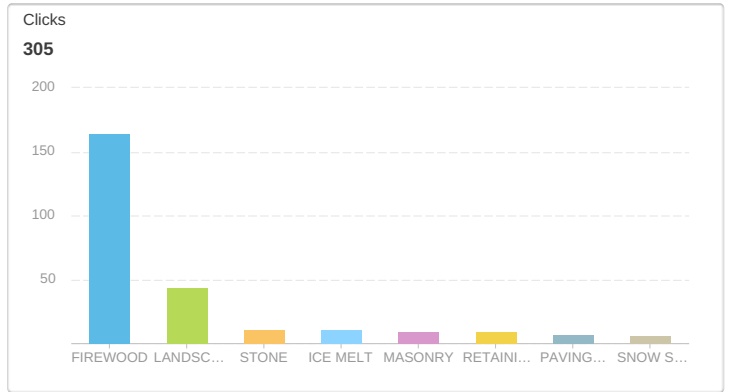

Google Adwords - Ad Groups

305
Clicks
▼ 32%

5,978
Impressions
▼ 48%

$348.35
Cost
▼ 40%

$1.14
Average CPC
▼ 11%

5.10%
CTR
▲ 30%

9
Conversions
0%

$37.25
Cost Per Conversion
▼ 41%

3.05%
Conversion Rate
▲ 51%

0
View-Through Conv.
0%

2.2
Avg. Position
▲ 15%

Ad Group ^	Clicks	Impressions	Cost	Average CPC	CTR	Conversions	Cost Per Conversion	Conversion Rate	View-Through Conv.	Avg. Position
BARK MUL...	0	23	$0.00	$0.00	0.00%	0.00	$0.00	0.00%	0	2.20
BLACK MU...	0	1	$0.00	$0.00	0.00%	0.00	$0.00	0.00%	0	6.00
BLOCK	3	73	$3.68	$1.23	4.11%	0.00	$0.00	0.00%	0	2.60
BLUESTON...	1	47	$0.99	$0.99	2.13%	0.00	$0.00	0.00%	0	3.40
BLUESTON...	2	38	$3.13	$1.57	5.26%	0.00	$0.00	0.00%	0	1.80
BOULDERS	0	1	$0.00	$0.00	0.00%	0.00	$0.00	0.00%	0	1.00
BRICKS	3	92	$3.50	$1.17	3.26%	0.00	$0.00	0.00%	0	3.20
CAPS	0	0	$0.00	$0.00	0.00%	0.00	$0.00	0.00%	0	0.00
COBBLEST...	3	72	$3.90	$1.30	4.17%	0.00	$0.00	0.00%	0	2.80
COMPOST	0	5	$0.00	$0.00	0.00%	0.00	$0.00	0.00%	0	3.80
CONCRET...	0	3	$0.00	$0.00	0.00%	0.00	$0.00	0.00%	0	4.70
CRUSHED...	0	2	$0.00	$0.00	0.00%	0.00	$0.00	0.00%	0	4.00
FIREWOOD	165	2,544	$184.29	$1.12	6.49%	8.00	$22.29	4.97%	0	1.60
FLAGSTON...	0	1	$0.00	$0.00	0.00%	0.00	$0.00	0.00%	0	3.00