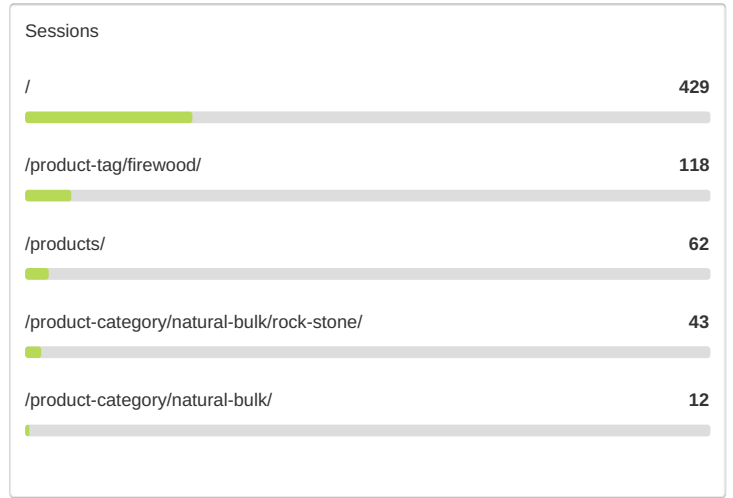

Google Analytics - Landing Pages

1,749
Sessions
▲ 21%

2.85
Pages/Session
▲ 12%

00:01:17
Avg. Session Duration
▼ 3%

86.45%
% New Sessions
▲ 1%

63.29%
Bounce Rate
▲ 105%

12
Goal Completions
▲ 200%

$0.00
Goal Value
0%

0.69%
Conversion Rate
▲ 148%

Page	Sessions	Pages/Session	Avg. Session Duration	% New Sessions	Bounce Rate	Goal Completions	Goal Value	Conversion Rate
/	429	4.92	00:02:25	81.59%	38.23%	1	$0.00	0.23%
/product-tag/firewood/	118	2.14	00:01:26	83.05%	63.56%	6	$0.00	5.08%
/products/	62	3.50	00:01:05	80.65%	53.23%	0	$0.00	0.00%
/product/unilock-il-campo-...	51	1.29	00:00:14	100.00%	84.31%	0	$0.00	0.00%
/product/sea-shells-by-so...	47	1.72	00:00:45	95.74%	63.83%	0	$0.00	0.00%
/product-category/natural-...	43	2.65	00:01:04	60.47%	69.77%	0	$0.00	0.00%
/product/firewood-half-cord/	43	1.98	00:01:20	88.37%	60.47%	0	$0.00	0.00%
/product/ice-melt-inferno/	37	1.32	00:00:15	83.78%	81.08%	0	$0.00	0.00%
/product/rip-rap-by-south-...	32	2.38	00:01:32	96.88%	75.00%	0	$0.00	0.00%
/product/34-blue-crushed-...	30	3.17	00:01:00	100.00%	63.33%	0	$0.00	0.00%
/h/7874192.html	28	1.00	00:00:00	100.00%	100.00%	0	$0.00	0.00%
/product-tag/pavers/	25	2.52	00:01:27	96.00%	68.00%	0	$0.00	0.00%
/product/wood-chips/	24	1.38	00:00:22	95.83%	91.67%	0	$0.00	0.00%