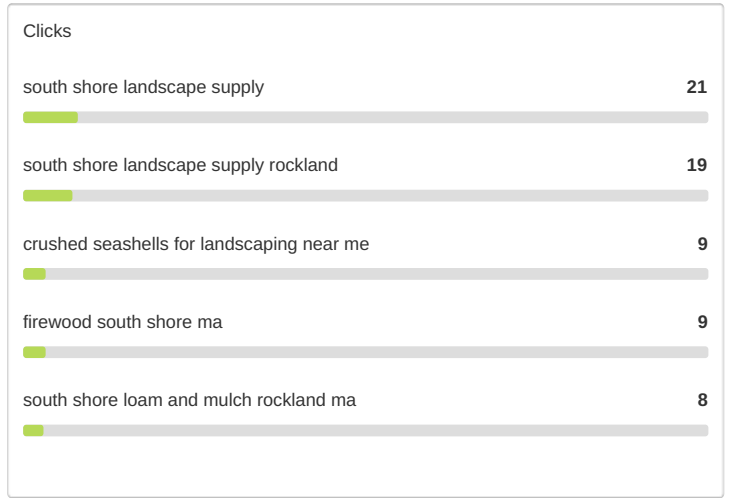

Google Search Console - Top Queries

526
Clicks
▲ 29%

27,156
Impressions
▼ 12%

23.6
Avg Position
▼ 30%

1.94%
CTR
▲ 45%

Keyword	Clicks	Impressions ▼	Avg Position	CTR
cobblestone pavers	0	468	26.60	0.00%
landscaping supply store	0	392	90.04	0.00%
stone dust	0	339	8.78	0.00%
cassova	0	229	2.30	0.00%
stone dust near me	1	208	7.96	0.48%
french pattern travertine	0	198	25.98	0.00%
blizzard wizard	0	176	6.19	0.00%
caledonia granite	0	162	35.01	0.00%
crushed seashells	3	153	9.41	1.96%
black cobblestone	1	153	1.00	0.65%
half cord	0	150	15.15	0.00%
south shore landscape supply	21	143	1.00	14.69%
playground mulch	0	131	88.68	0.00%
rip rap rock for sale near me	4	130	6.12	3.08%
half cord firewood	0	129	7.21	0.00%
belgard pavers	0	112	63.07	0.00%
wood mailbox	0	110	56.68	0.00%