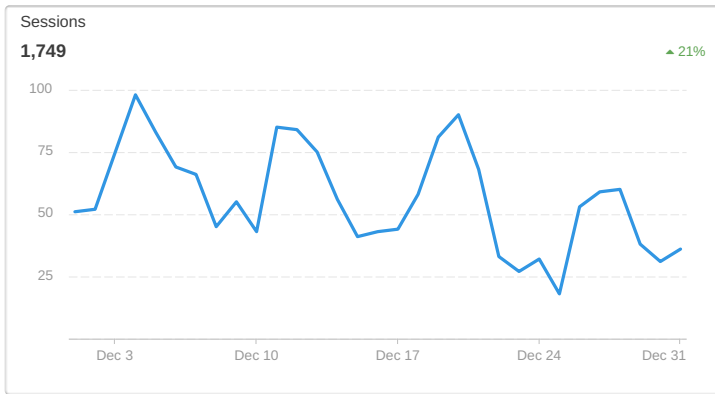

Google Analytics - All Channels

1,749
Sessions
▲ 21%

2.85
Pages/Session
▲ 12%

00:01:17
Avg. Session Duration
▼ 3%

86.45%
% New Sessions
▲ 1%

63.29%
Bounce Rate
▲ 105%

12
Goal Completions
▲ 200%

$0.00
Goal Value
0%

0.69%
Conversion Rate
▲ 148%

Channel	Sessions	Pages/Session	Avg. Session Duration	% New Sessions	Bounce Rate	Goal Completions	Goal Value	Conversion Rate
Organic Search	958	3.36	00:01:34	84.24%	56.58%	6	$0.00	0.63%
Direct	437	2.18	00:00:44	90.39%	77.35%	0	$0.00	0.00%
Paid Search	207	2.82	00:01:40	80.19%	52.66%	6	$0.00	2.90%
Social	74	1.66	00:00:39	98.65%	81.08%	0	$0.00	0.00%
Referral	73	1.47	00:00:31	97.26%	79.45%	0	$0.00	0.00%