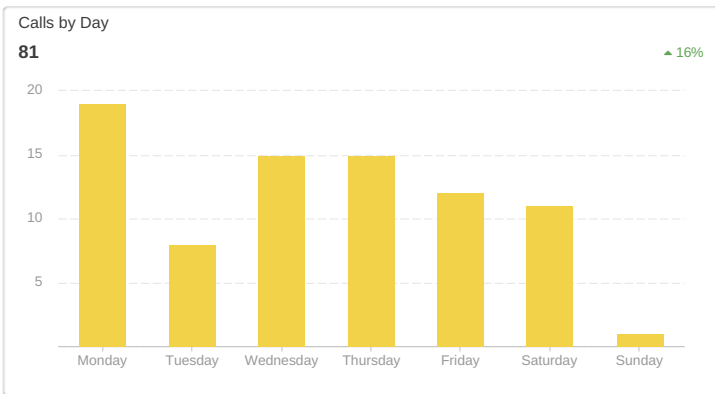

Google My Business - Insights