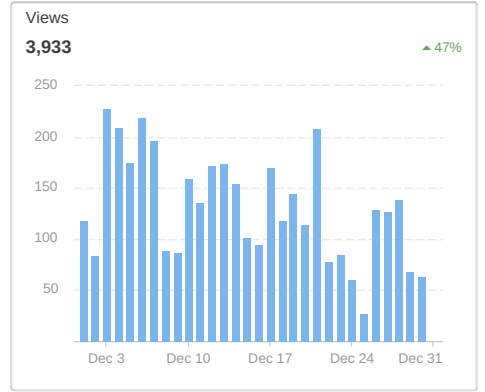

Google My Business - Insights