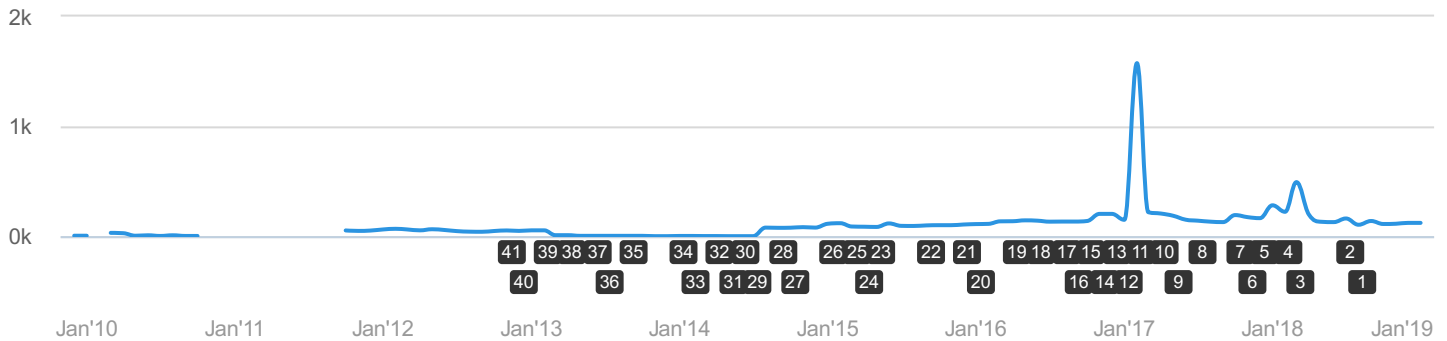

121 TRAFFIC

The number of users expected to visit the website in the following month on condition that average monthly organic traffic stays relatively the same

\$484 TRAFFIC COST

Estimated price of organic keywords in Google AdWords

Organic Search: Traffic chart

allstoncollisioncenter.com | US | All time

#	Date	Note	Category
1	Sep 27, 2018	Google Birthday Update ↗ Google representatives have confirmed they released a minor search algorithm update on the company's anniversary, September 27. They did not disclose any details regarding this update.	Google organic
2	Aug 1, 2018	Google Search Quality Update ↗ Google has officially confirmed that it has released a major search quality update. According to its statement, the update is not focused on demoting bad content, but rather on providing more relevant results. Webmasters are still advised to look out for potential rankings drops.	Google organic
3	Apr 17, 2018	Core Algo Update in April ↗ Google has confirmed that it released a core algorithm update in mid-April. Updates like this happen several times a year, and there are usually no particular recipes for fixing position drops. The SEMrush Sensor registered this update with peaks on April 18 and 20.	Google organic
4	Mar 9, 2018	Google Core Algo Update ↗ Google representatives have confirmed that they released a core ranking algorithm update over the weekend. Updates like this occur several times a year, but Google has no specific recommendations on what webmasters should fix if they have been hit by this update. The update has also affected the SEMrush Sensor score.	Google organic
5	Jan 15, 2018	Keyword Database Is Being Updated ↗ We are updating our keyword database, retiring old, unused keywords, and adding the new contemporary ones. We are also updating search volumes to make them more accurate.	SEMrush